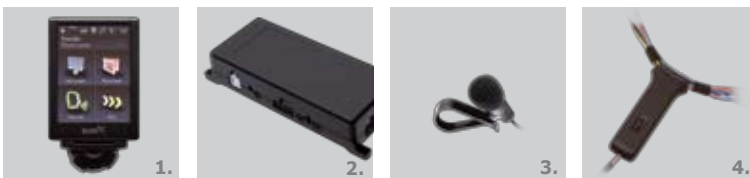

<sup>1</sup>The scope of the functions may vary according to mobile phone, network provider and software version

<sup>2</sup>AUX cable or CAR MP3/CD Adapter needed (accessory)

Can be mounted on the dashboard or the windscreen

Display colour scheme can be matched to the car interior. For example:

Scope of delivery

1. Multifunction display with mounting pad
2. Electronic box
3. External microphone for optimum sound quality
4. ISO loudspeaker switch box AC 5120